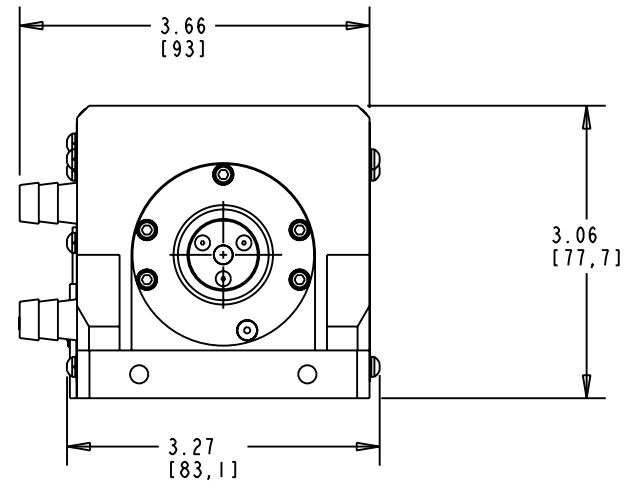

# REA Series Mechanical Drawing

Modules: REA4006, REA5006, REA6306

3.06  
[77,7]

Dimension in Inches [cm]

# REA Series Mechanical Drawing

Modules: REA5008-1CE, REA5008-1C4, REA6308

Dimension in Inches [cm]

# REA Series Mechanical Drawing

Modules: REA5010, REA6310

Dimension in Inches [cm]

# REA Series Mechanical Drawing

Modules: REA5012, REA6312

Dimension in Inches [cm]