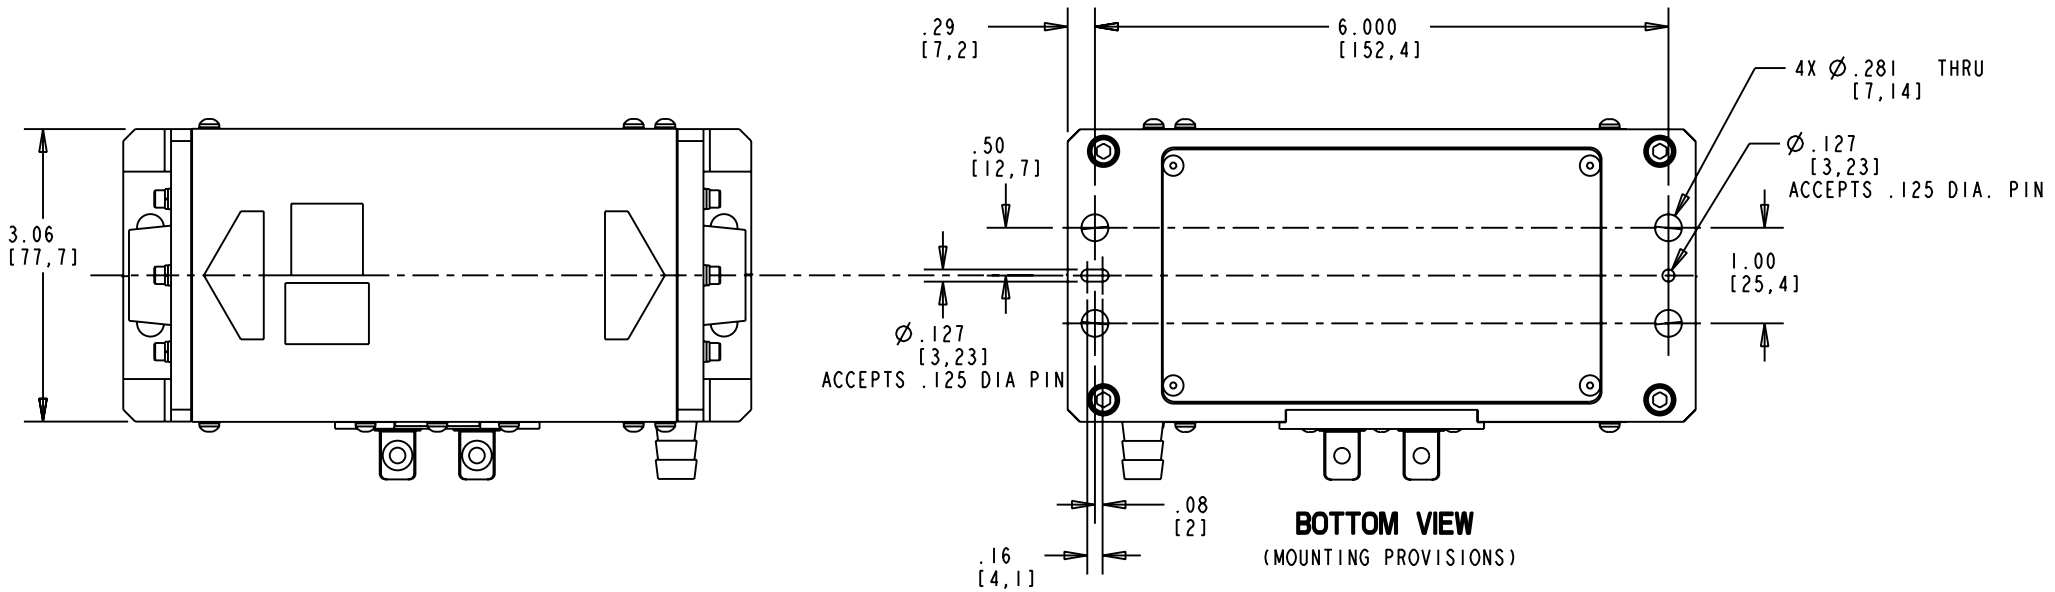

# REA Series Mechanical Drawing

Modules: REA4006, REA5006, REA6306

3.06  
[77,7]

Dimension in Inches [cm]

# REA Series Mechanical Drawing

Modules: REA5008-1CE, REA5008-1C4, REA6308

Dimension in Inches [cm]

# REA Series Mechanical Drawing

Modules: REA5010, REA6310

Dimension in Inches [cm]

# REA Series Mechanical Drawing

Modules: REA5012, REA6312

Dimension in Inches [cm]