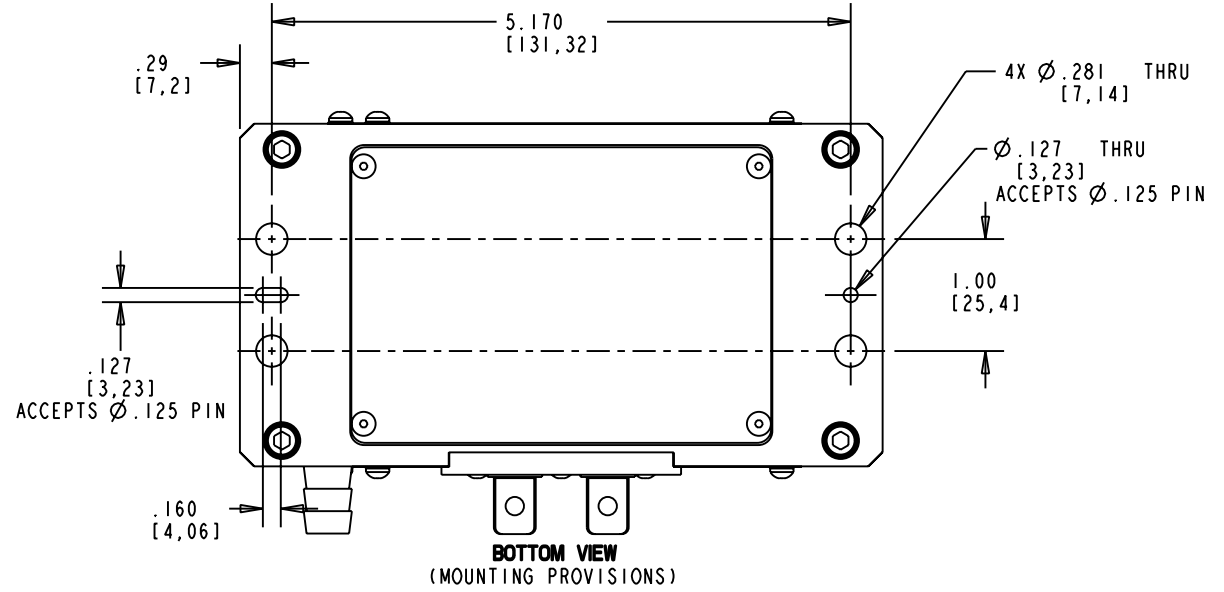

# REA Series Mechanical Drawing

Modules: REA4006, REA5006, REA6306

3.06  
[77,7]

Dimension in Inches [cm]

# REA Series Mechanical Drawing

Modules: REA5008-1CE, REA5008-1C4, REA6308

Dimension in Inches [cm]

# REA Series Mechanical Drawing

Modules: REA5010, REA6310

Dimension in Inches [cm]

# REA Series Mechanical Drawing

Modules: REA5012, REA6312

Dimension in Inches [cm]