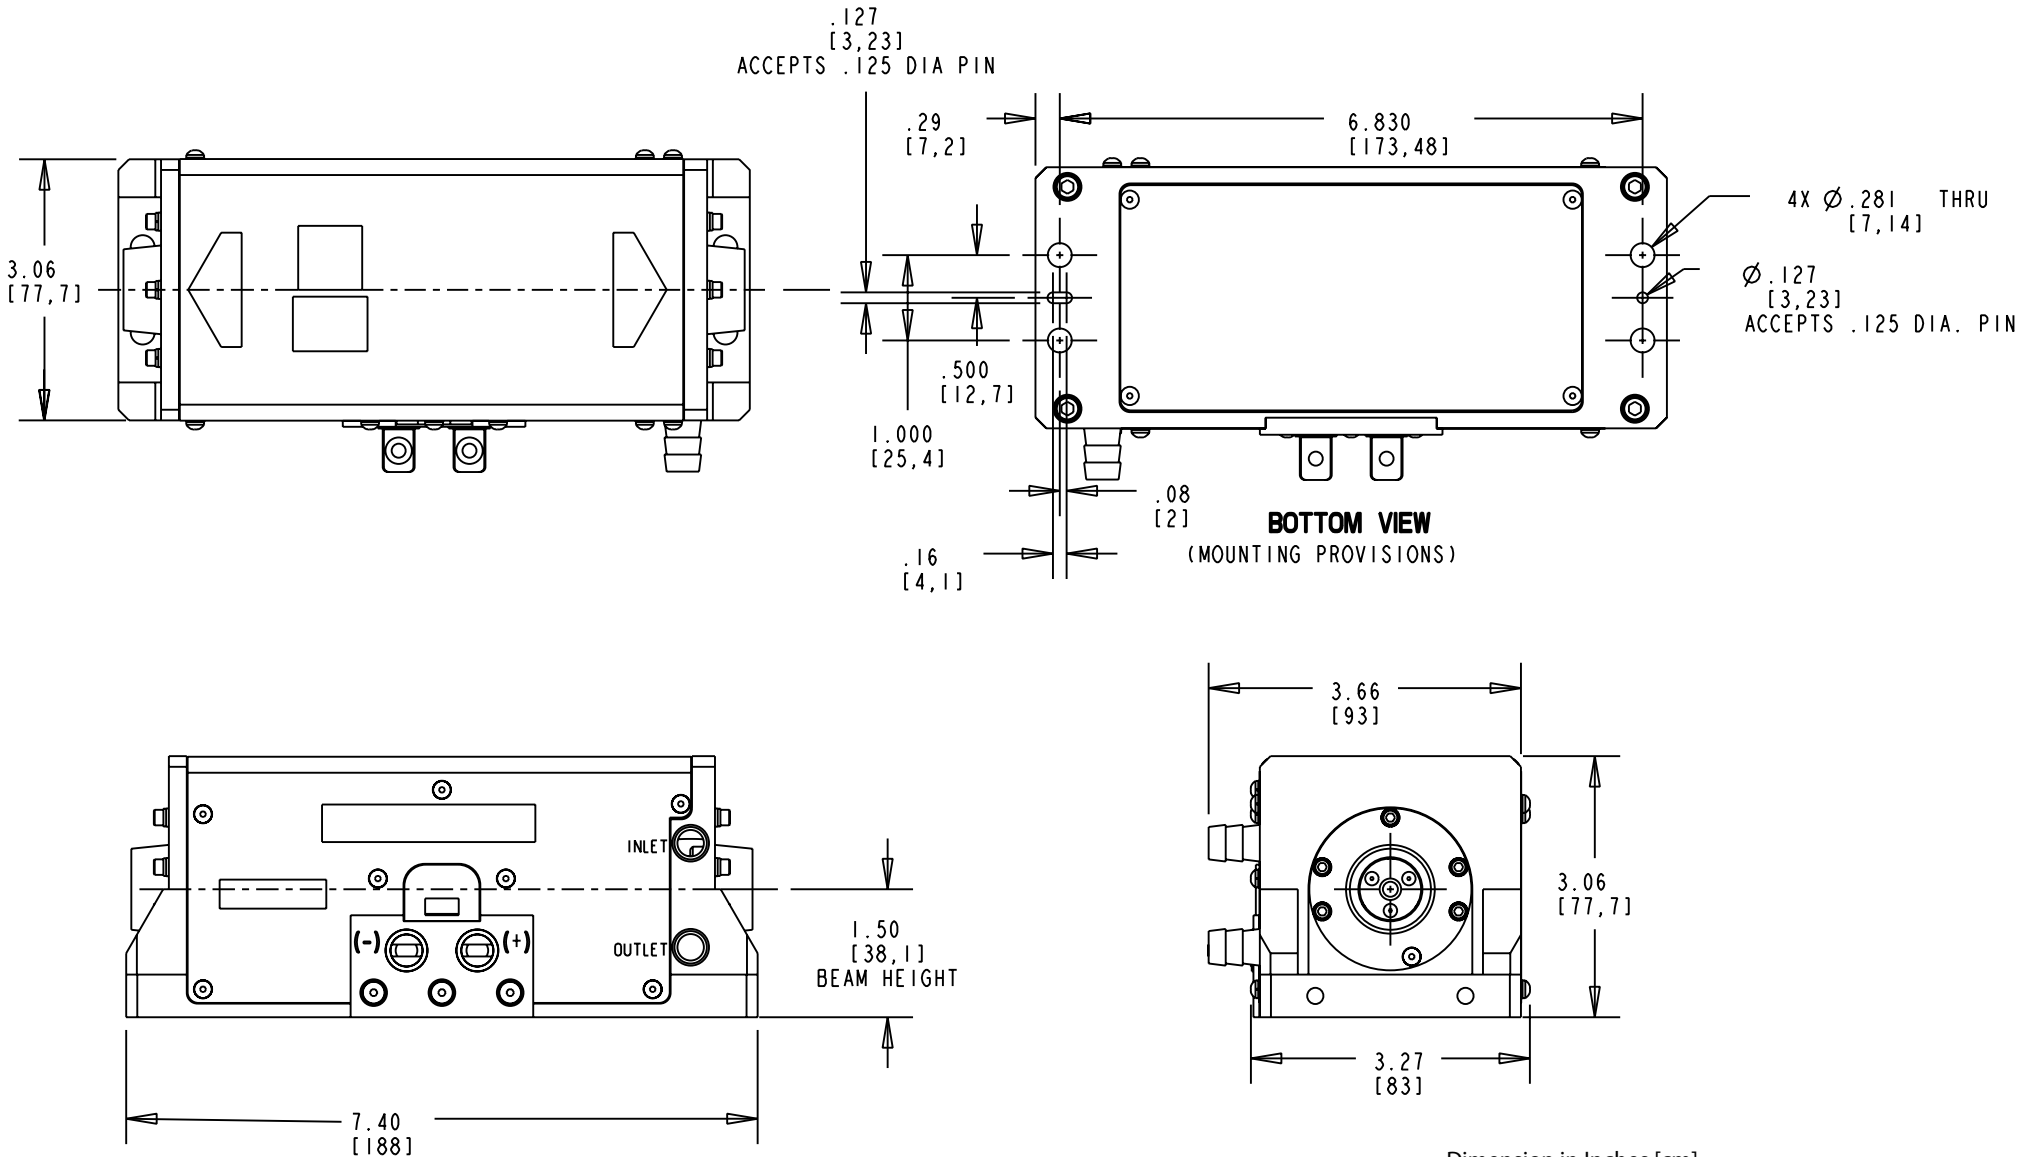

# REA Series Mechanical Drawing

Modules: REA4006, REA5006, REA6306

3.06  
[77,7]

Dimension in Inches [cm]

# REA Series Mechanical Drawing

Modules: REA5008-1CE, REA5008-1C4, REA6308

Dimension in Inches [cm]

# REA Series Mechanical Drawing

Modules: REA5010, REA6310

Dimension in Inches [cm]

# REA Series Mechanical Drawing

Modules: REA5012, REA6312

Dimension in Inches [cm]