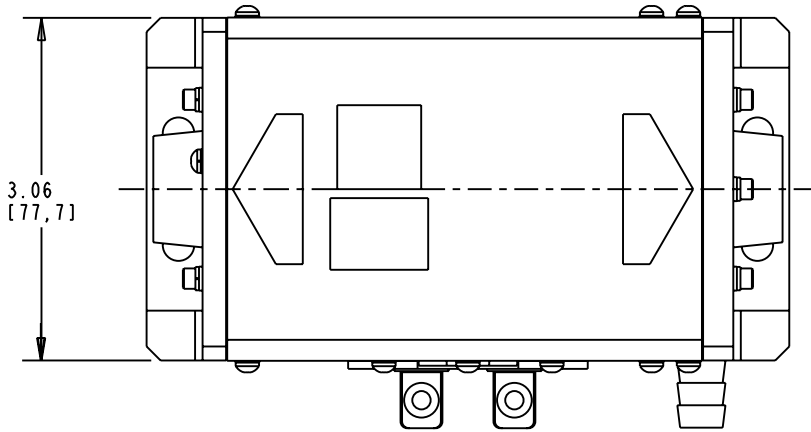

# REA Series Mechanical Drawing

Modules: REA4006, REA5006, REA6306

3.06  
[77,7]

Dimension in Inches [cm]

# REA Series Mechanical Drawing

Modules: REA5008-1CE, REA5008-1C4, REA6308

Dimension in Inches [cm]

# REA Series Mechanical Drawing

Modules: REA5010, REA6310

Dimension in Inches [cm]

# REA Series Mechanical Drawing

Modules: REA5012, REA6312

Dimension in Inches [cm]