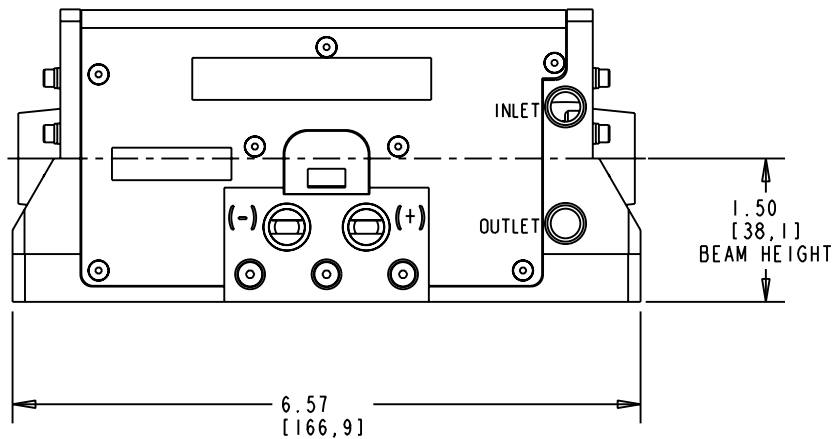

# REA Series Mechanical Drawing

Modules: REA4006, REA5006, REA6306

3.06  
[77,7]

Dimension in Inches [cm]

# REA Series Mechanical Drawing

Modules: REA5008-1CE, REA5008-1C4, REA6308

Dimension in Inches [cm]

# REA Series Mechanical Drawing

Modules: REA5010, REA6310

Dimension in Inches [cm]

# REA Series Mechanical Drawing

Modules: REA5012, REA6312

Dimension in Inches [cm]