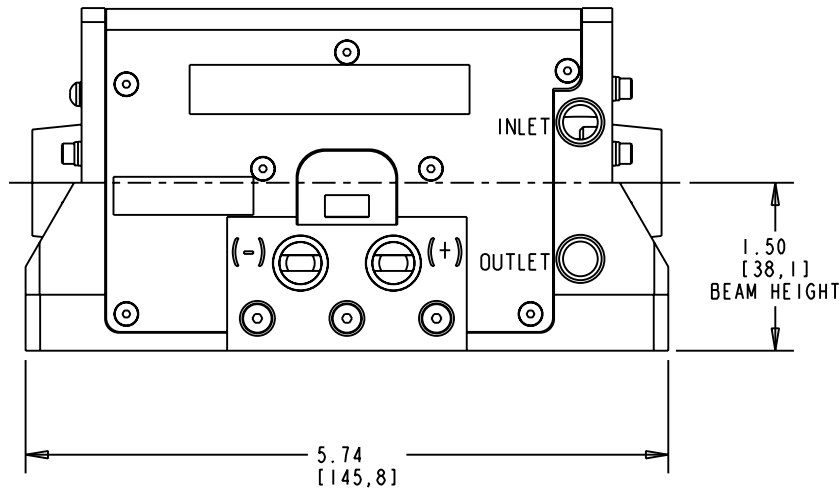

# REA Series Mechanical Drawing

Modules: REA4006, REA5006, REA6306

3.06  
[77,7]

Dimension in Inches [cm]

# REA Series Mechanical Drawing

Modules: REA5008-1CE, REA5008-1C4, REA6308

Dimension in Inches [cm]

# REA Series Mechanical Drawing

Modules: REA5010, REA6310

Dimension in Inches [cm]

# REA Series Mechanical Drawing

Modules: REA5012, REA6312

Dimension in Inches [cm]