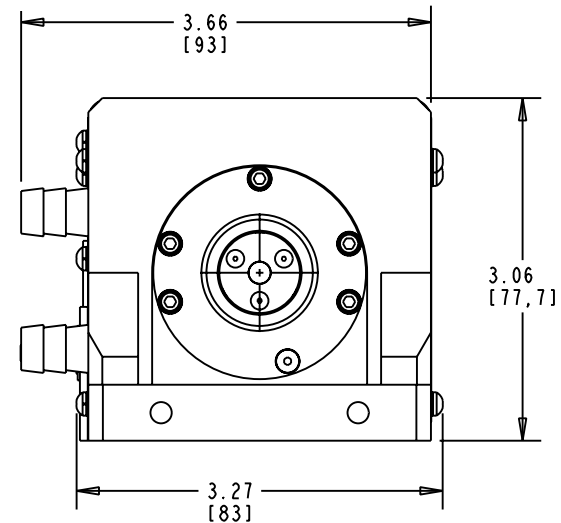

# REA Series Mechanical Drawing

Modules: REA4006, REA5006, REA6306

3.06  
[77,7]

Dimension in Inches [cm]

# REA Series Mechanical Drawing

Modules: REA5008-1CE, REA5008-1C4, REA6308

Dimension in Inches [cm]

# REA Series Mechanical Drawing

Modules: REA5010, REA6310

Dimension in Inches [cm]

# REA Series Mechanical Drawing

Modules: REA5012, REA6312

Dimension in Inches [cm]